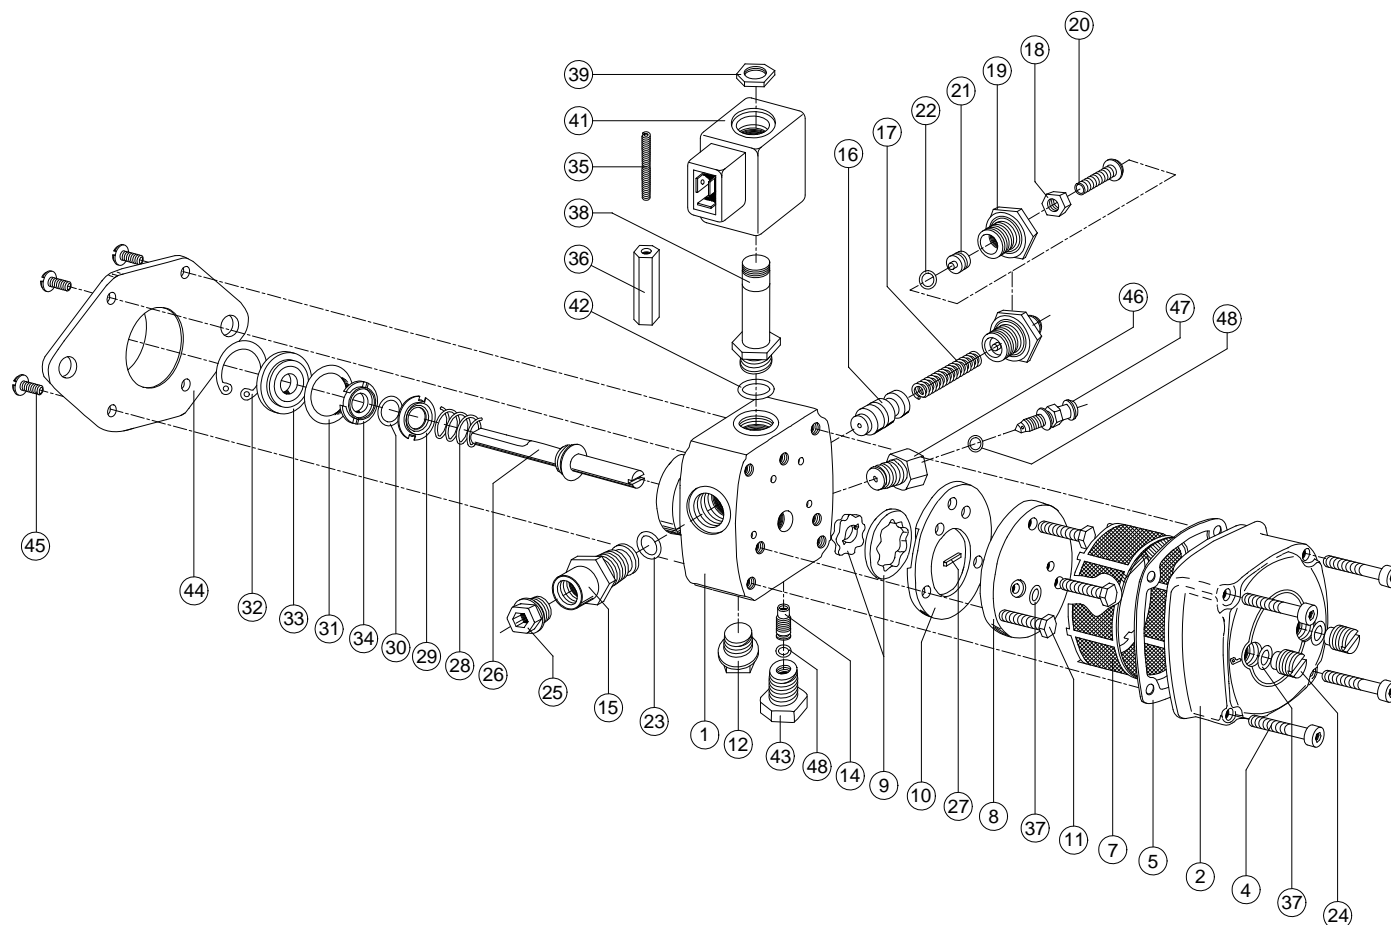

Part List

Nr.	DESCRIPTION	Nr.	DESCRIPTION
1	Pump housing	26	Shaft
2	Cover	27	Key
3	-	28	Shaft spring
4	Cover fixing screw	29	Brass cover
5	Joint plate	30	O-ring 2031
6	-	31	O-ring 18x3
7	Strainer	32	Circlip
8	Cover plate	33	Cast iron ring
9	Gear set	34	Carbon ring
10	Gear plate	35	Valve spring
11	Plate fixing screw	36	Magnetic core
12	1/4" plastic plug	37	O-ring 2021
13	-	38	Stem
14	By-pass plug	39	Coil fixing nut
15	Nozzle port	40	-
16	Piston	41	Coil
17	Pressure regulating spring	42	O-ring 114
18	Locking nut	43	G1/4" plug with by-pass housing
19	Pressure regulating plug	44	Adaptation flange
20	Pressure regulating screw	45	Flange fixing screw
21	Sliding plug	46	Bleeder plug
22	O-ring 2018	47	Bleeder screw
23	O-ring 108	48	O-ring 5x1
24	G1/8" plug	49	-
25	1/8" plastic plug	50	-