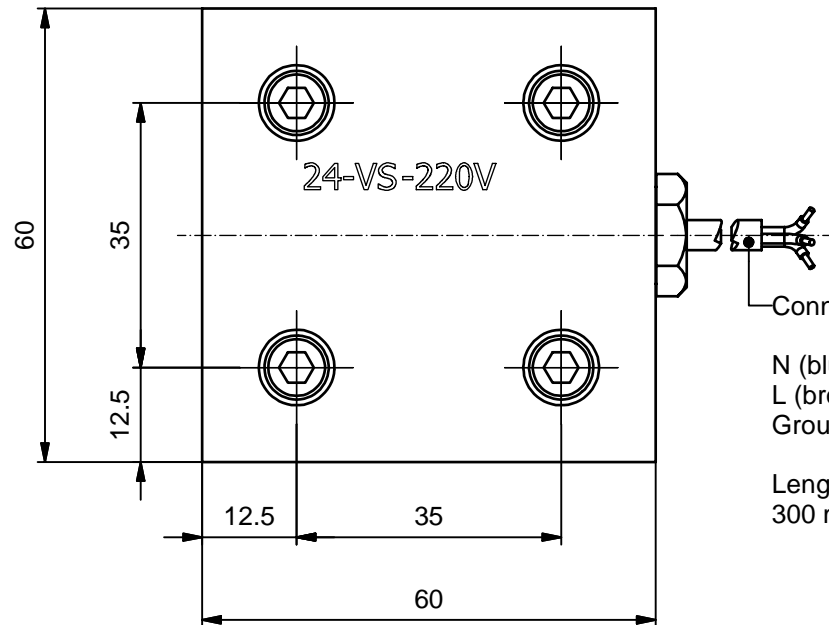

Heating plate EB 24-VS
220V - 75W

24-PF6B-4G-E

25-05-2005

Connections:

- N (blue)
- L (brown)
- Ground (yellow/green)

Length 350 mm,
300 mm Fiberglass insulated