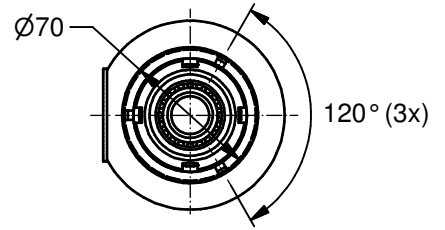

(1 : 4)

Capnut  
W.st.nr. 1.0715

Adaptor  
W.st.nr. 1.4122

Tube Ø60x3  
W.st.nr. 1.0308

Triangle  
only for lances  
from 800 mm

Guide plate  
W.st.nr. 1.0161

Tube Ø22x1  
W.st.nr. 1.0308

M8x12  
(both sides)

Connectionblock  
W.st.nr. 1.0161