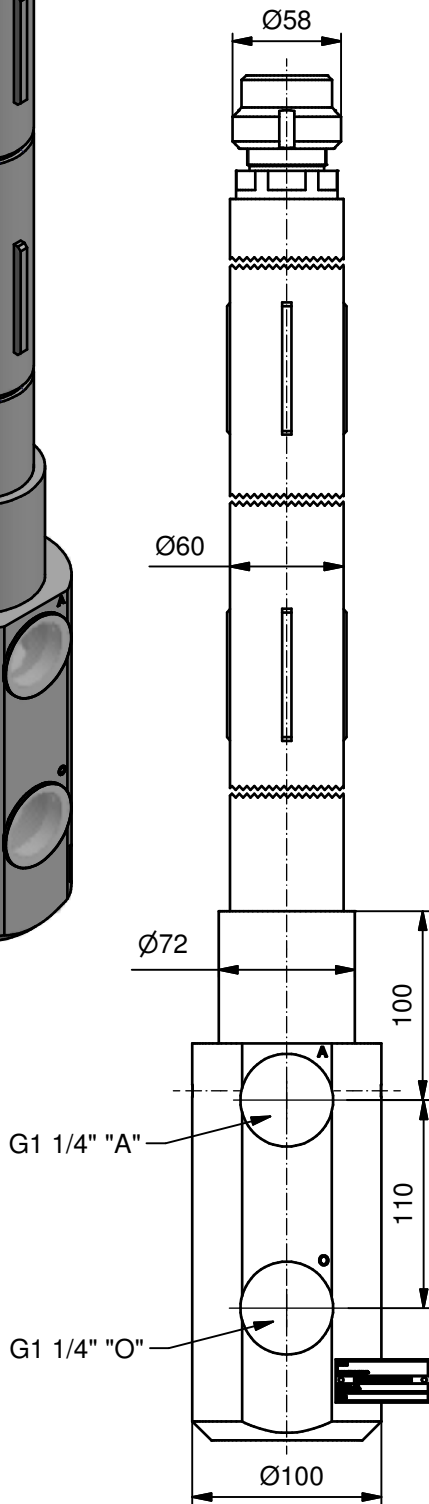

(1 : 4)

Capnut  
W.st.nr. 1.0715

Adaptor  
W.st.nr. 1.4122

Tube Ø60x3  
W.st.nr. 1.0308

Triangle  
only for lances  
from 800 mm

Guide plate  
W.st.nr. 1.0161

Tube Ø22x1  
W.st.nr. 1.0308

M8x12  
(both sides)

Connectionblock  
W.st.nr. 1.0161